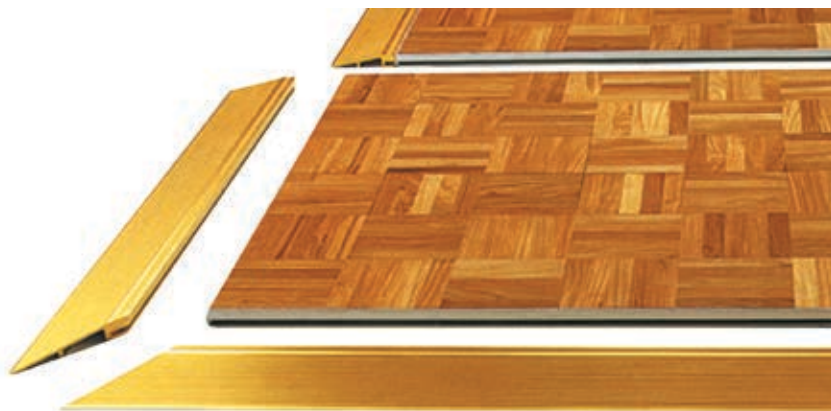

DANCE FLOOR

8000

DESCRIPTION

Portable dance floor for ballrooms.

Aluminum border.

DIMENSIONS

Width 3'

Length 3'