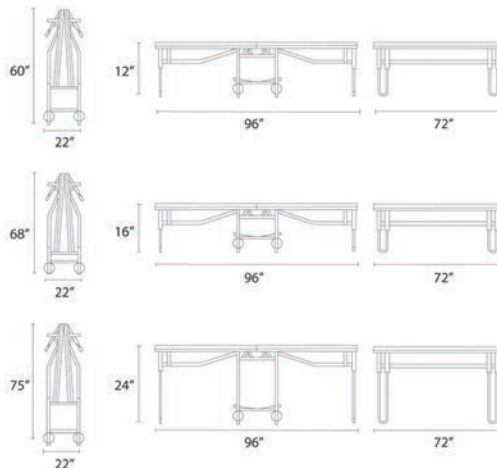

BANQUET TABLES

RECTANGULAR TABLE

CONFERENCE TABLE

SQUARE TABLE

ROUND TABLE

HALF ROUND TABLE

OVAL TABLE

RACETRACK TABLE

CRESCENT TABLE

ABS RECTANGULAR TABLE

ABS ROUND TABLE

ABS CONFERENCE TABLE

BANQUET TABLE OPTIONS

ALUMINUM EDGE

T-MOLD EDGE

TOP EDGE

TUFF EDGE

5 WHEEL HAND TRUCK

2 WHEEL HAND TRUCK

3 WHEEL HAND TRUCK

FOLDING CHAIR DOLLY

ROUND TABLE DOLLY

DANCE FLOOR

DANCE FLOOR CART

HANDTRUCKS, DOLLIES, DANCE FLOORS & MOBILE STAGES

MOBILE STAGE

PORTABLE STEPS (2)

PORTABLE STEPS (3)

PORTABLE STEPS W/HANDRAILS

INCLUDED OPTIONS

HANDHOLD

Closed