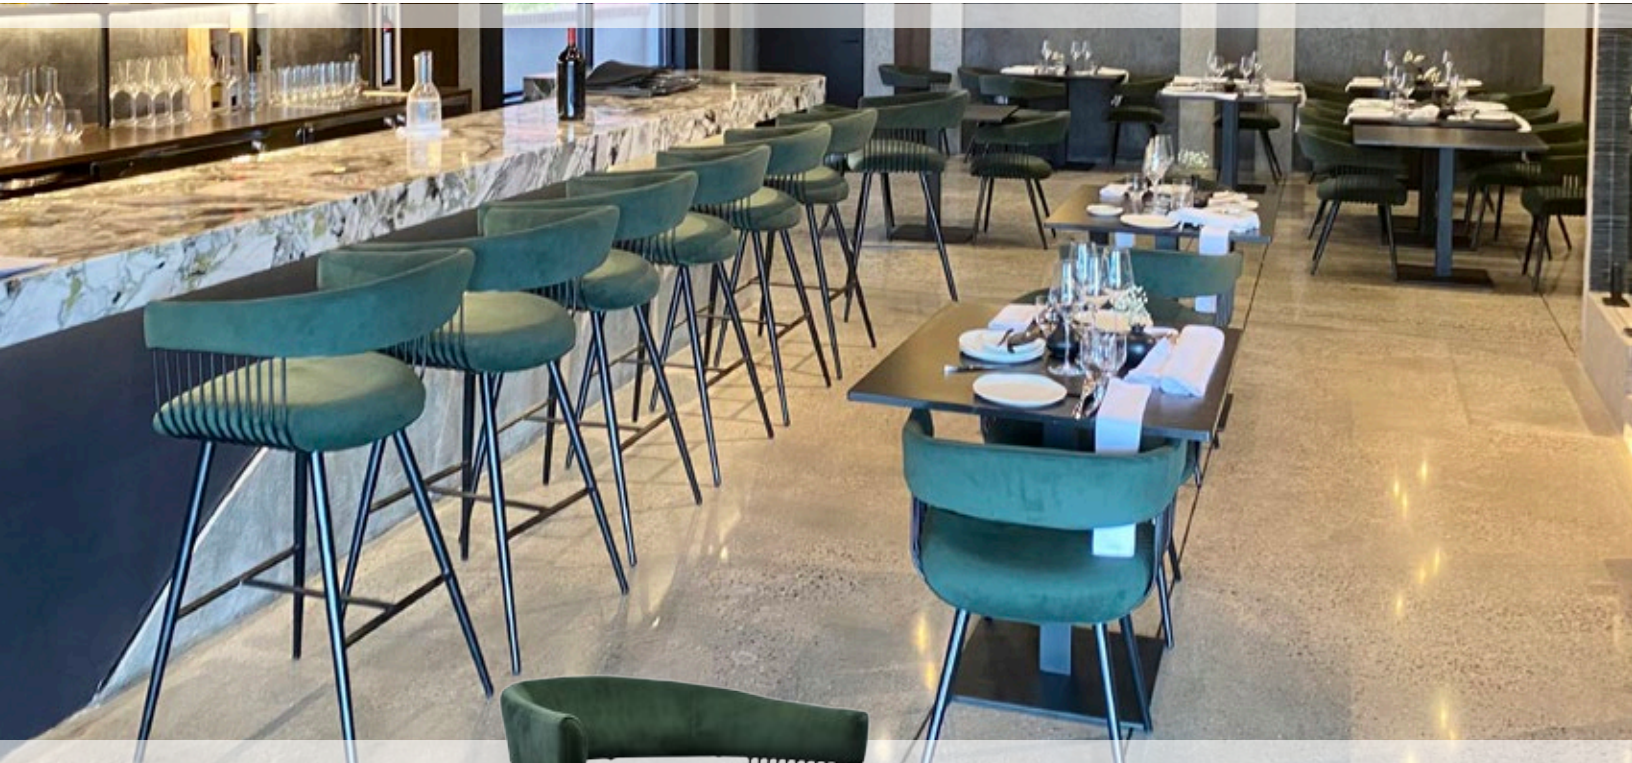

GRILLE

WHERE NEIGHBORS WINE AND DINE

Stoney Brook Grille
Branchburg, NJ

ALLAN
CA-0252

JADE
CM-3923

JADE
BM-3923

Seared Restaurant
Lakewood, NJ

The Brownstone
Paterson, NJ