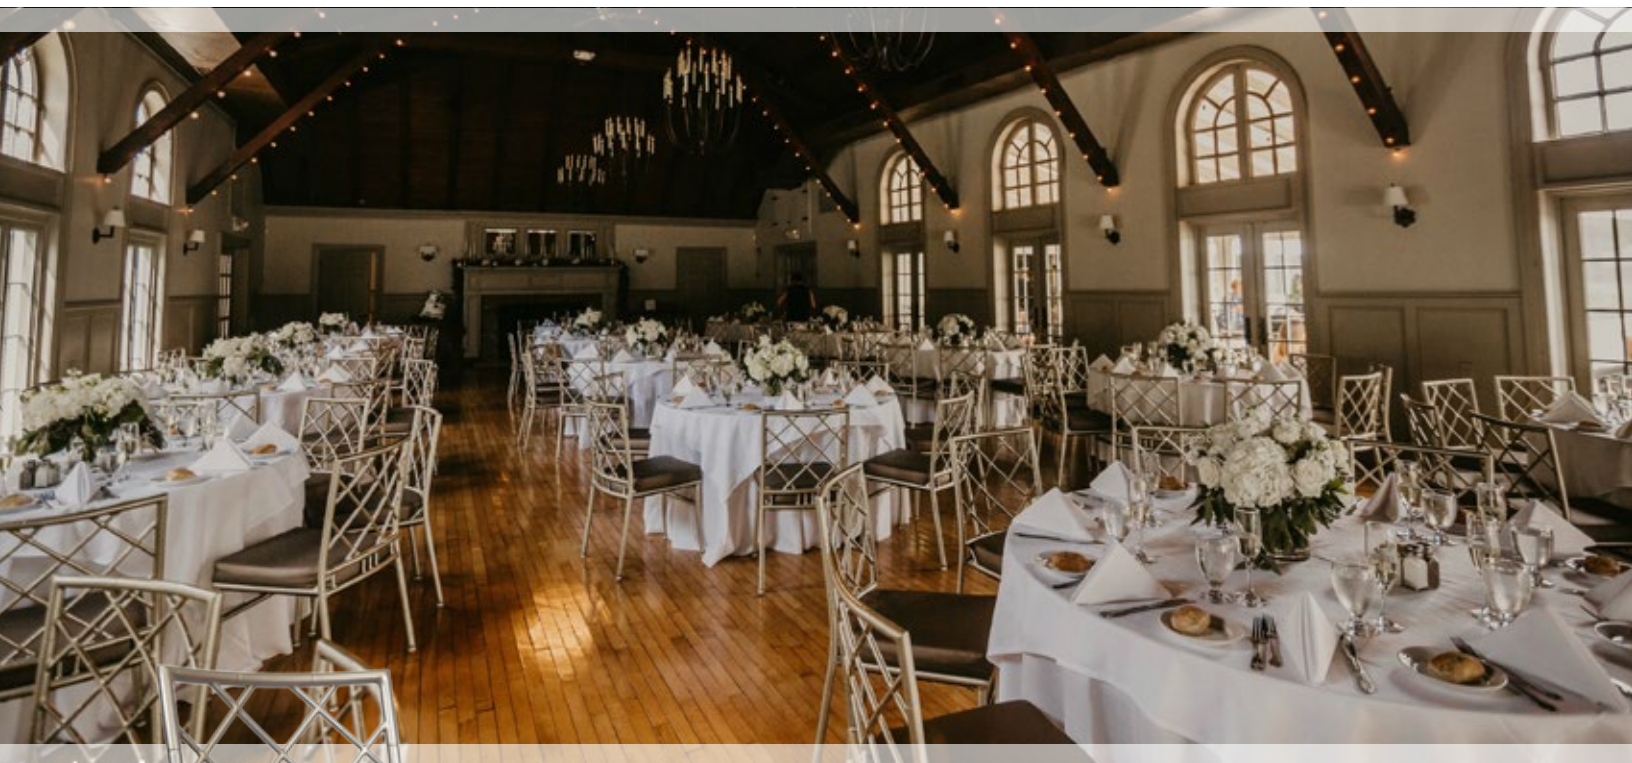

Old Field Club
East Setauket, NY