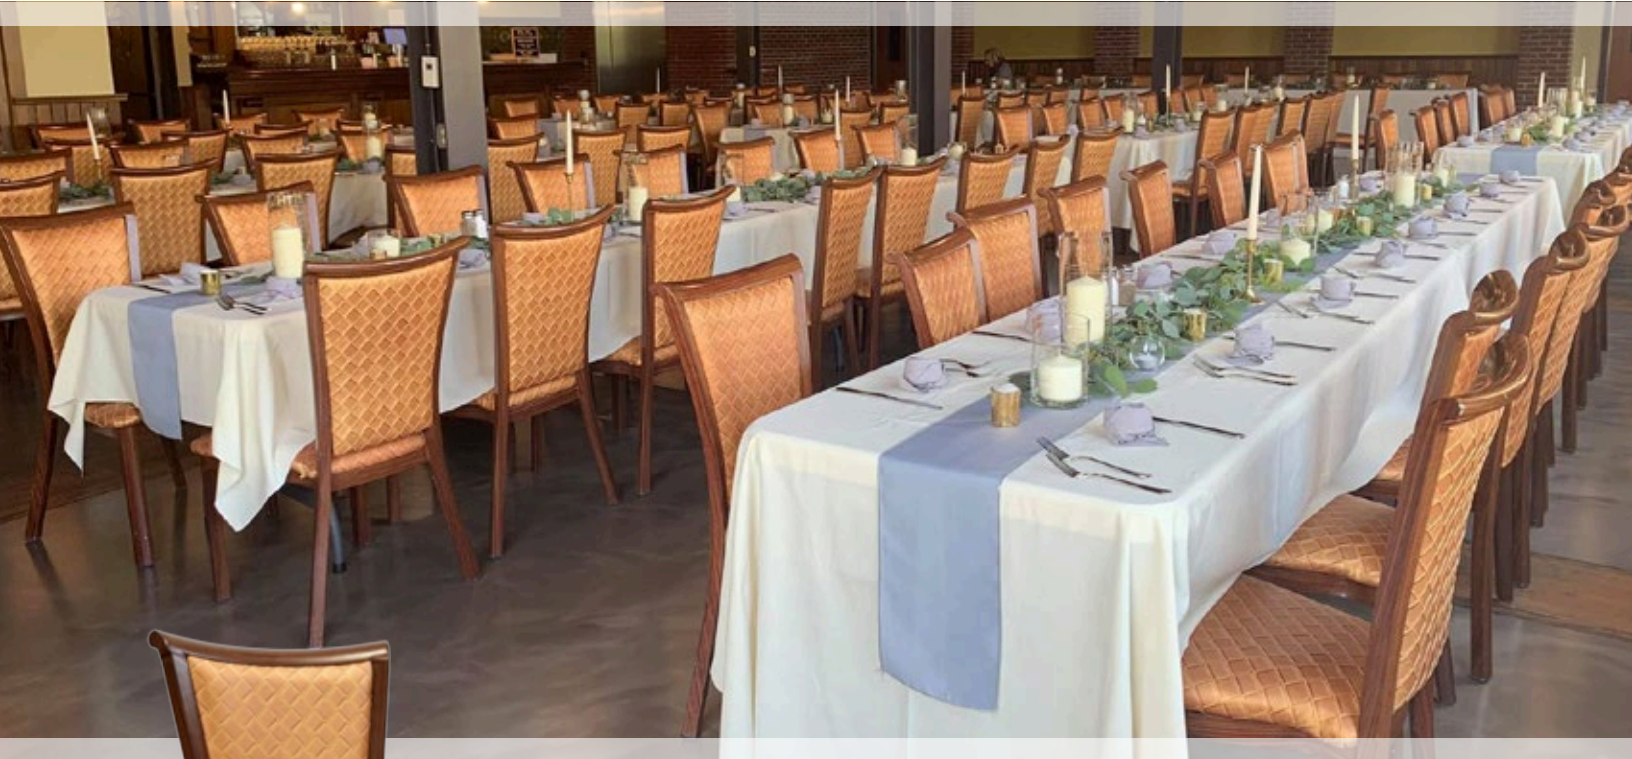

The River View

• AT FRANKENMUTH BREWERY •

The River View at Frankenmuth Brewery
Frankenmuth, MI

FLORENCE
CA-3728