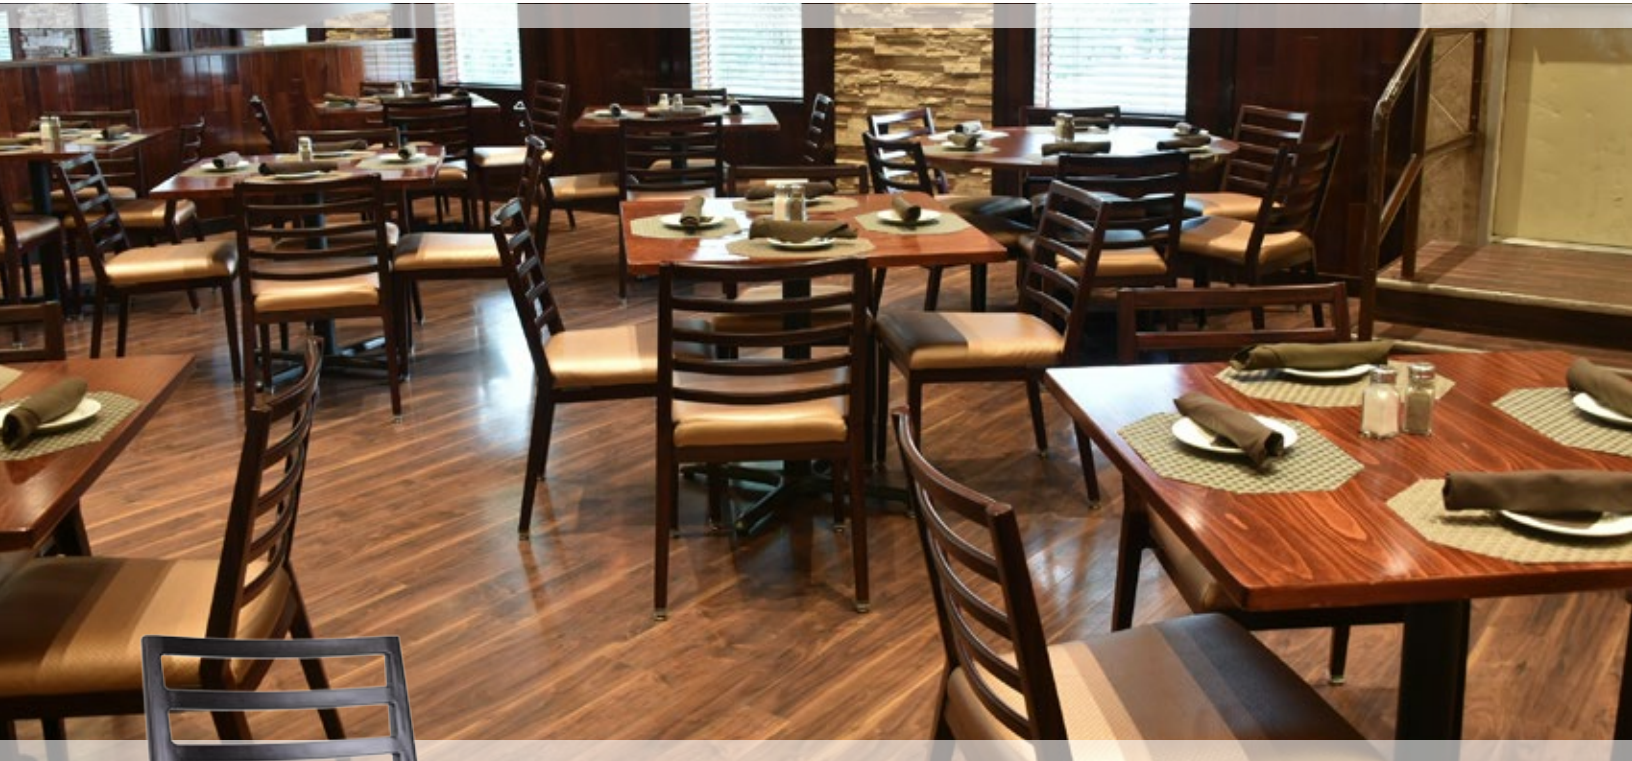

GRILLE

WHERE NEIGHBORS WINE AND DINE

Stoney Brook Grille
Branchburg, NJ

ALLAN
CA-0252

JADE
CM-3923

JADE
BM-3923

Seared Restaurant
Lakewood, NJ

The Brownstone
Paterson, NJ